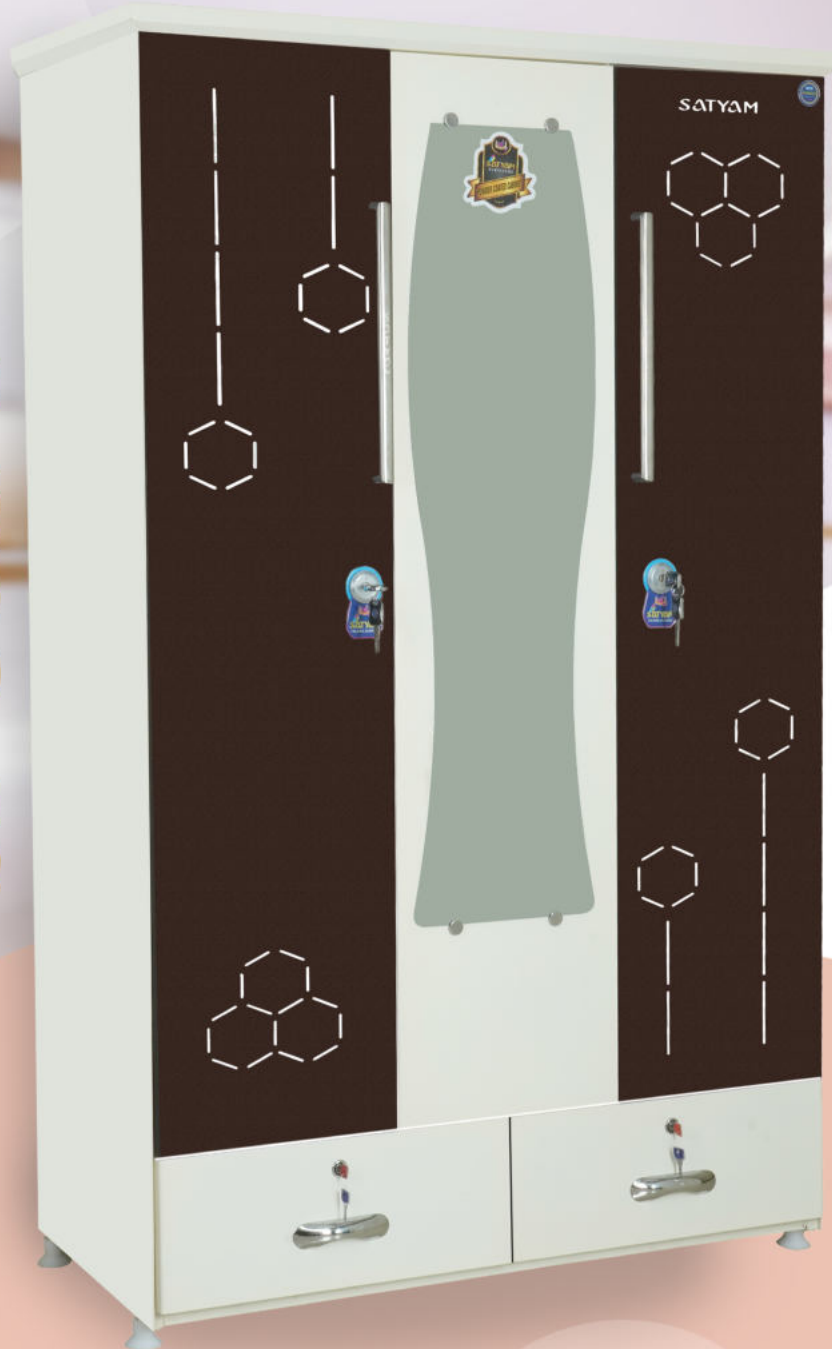

**Size:**  
22 x 47 x 78

**Description:**

- Fully knockdown
- spray pre-treatment  
8 tank chemical processed  
with powder coating

-  **Rust Free Coating**
-  **Fully Knockdown**
-  **Modern Design**
-  **Compact & Durable**

# SF Gold 3

Size:  
22 x 47 x 78

Description:

- **Fully knockdown**
- **spray pre-treatment**  
**8 tank chemical processed with powder coating**

Rust Free Coating

Fully Knockdown

Modern Design

Compact & Durable

# SF Gold 4

**Size:**

**22 x 47 x 78**

**Description:**

- **Fully knockdown**
- **spray pre-treatment**
- **8 tank chemical processed with powder coating**

**Rust Free Coating**

**Fully Knockdown**

**Modern Design**