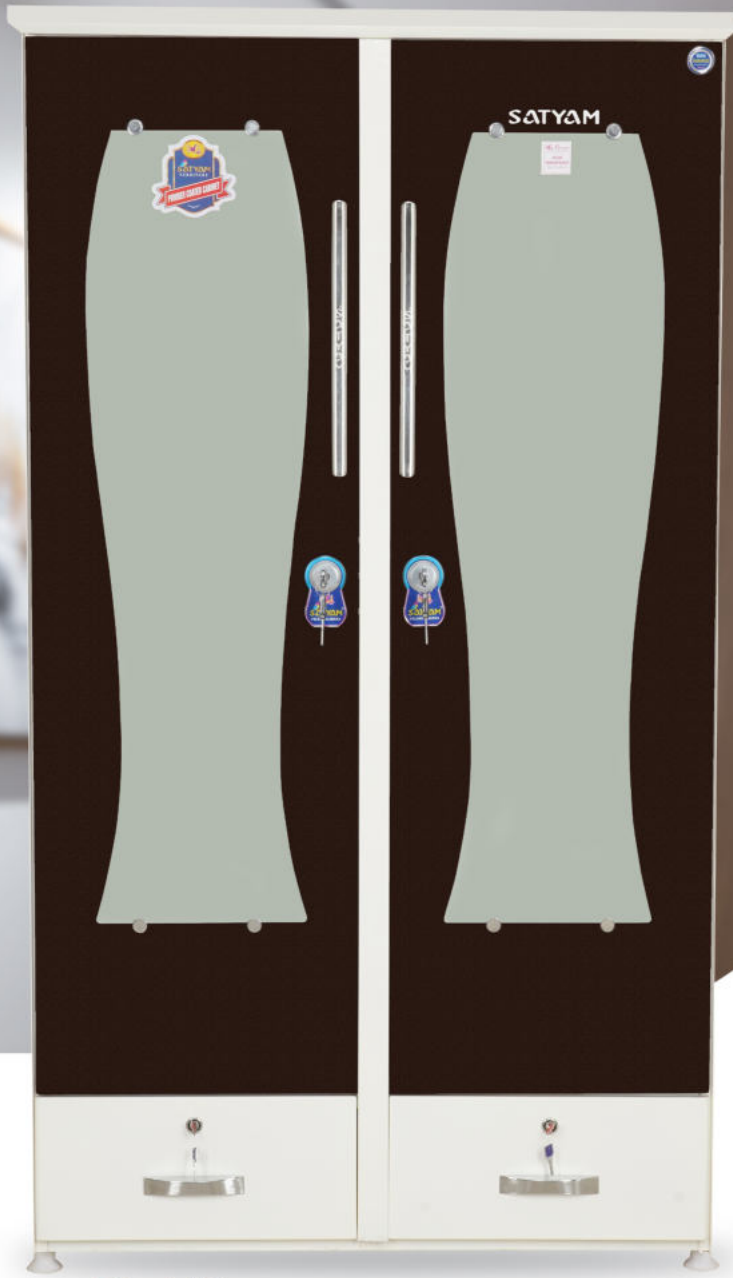

SF SILVER 2

Get-Your
Cupboard Now

- **Rust Free Coating**
- **Fully Knockdown**
- **Modern Design**
- **Compact & Durable**