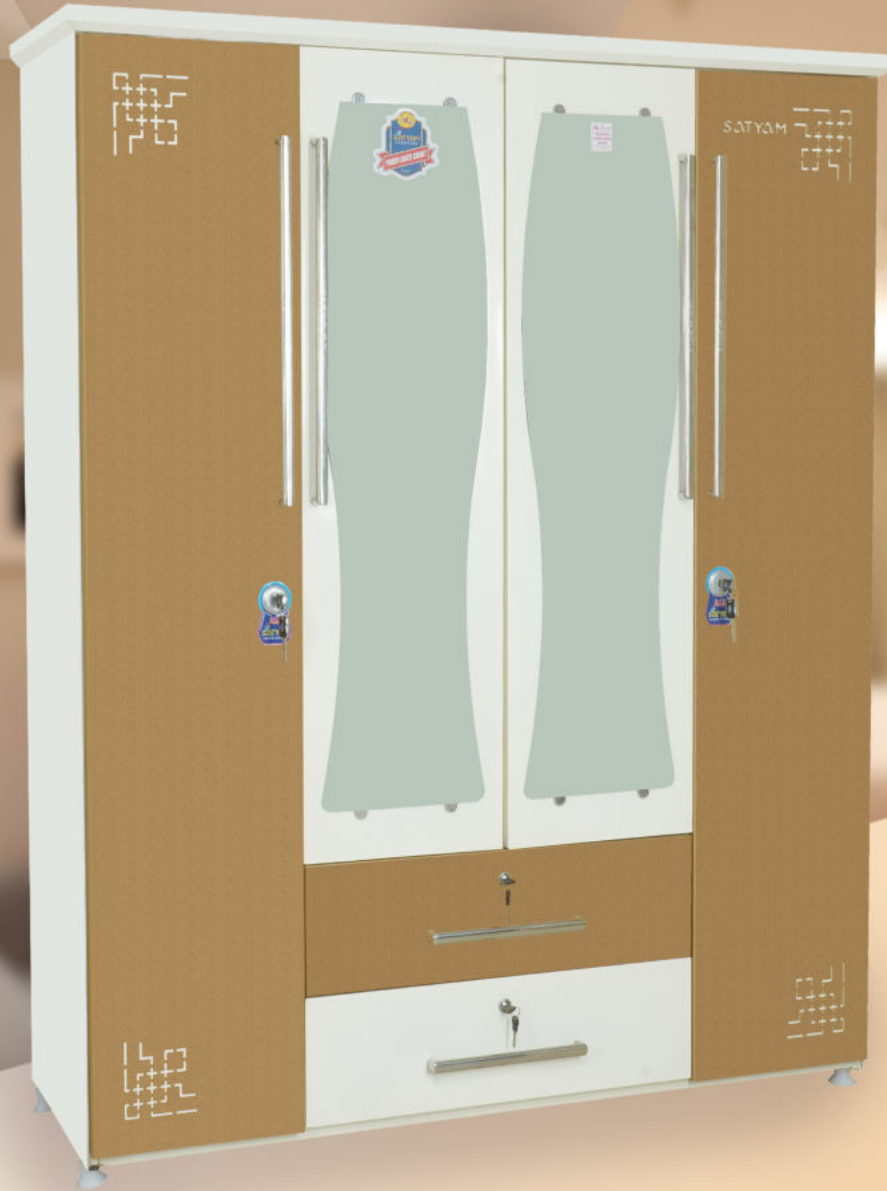

SF PLATINUM 2

Size:
22 x 63 x 78

Description:

- **Fully knockdown**
- **spray pre-treatment**
  8 tank chemical processed with
  powder coating