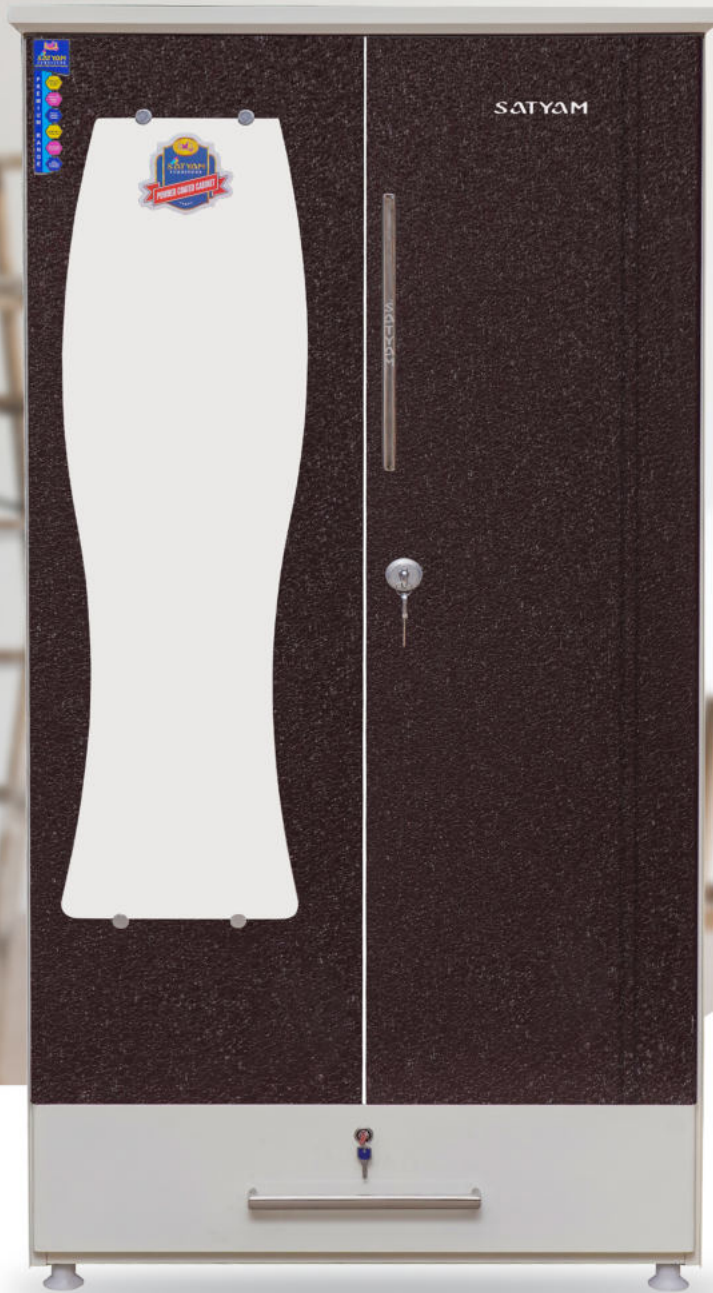

SF SILVER 6

Get-Your
Cupboard Now

- **Rust Free Coating**
- **Fully Knockdown**
- **Modern Design**
- **Compact & Durable**